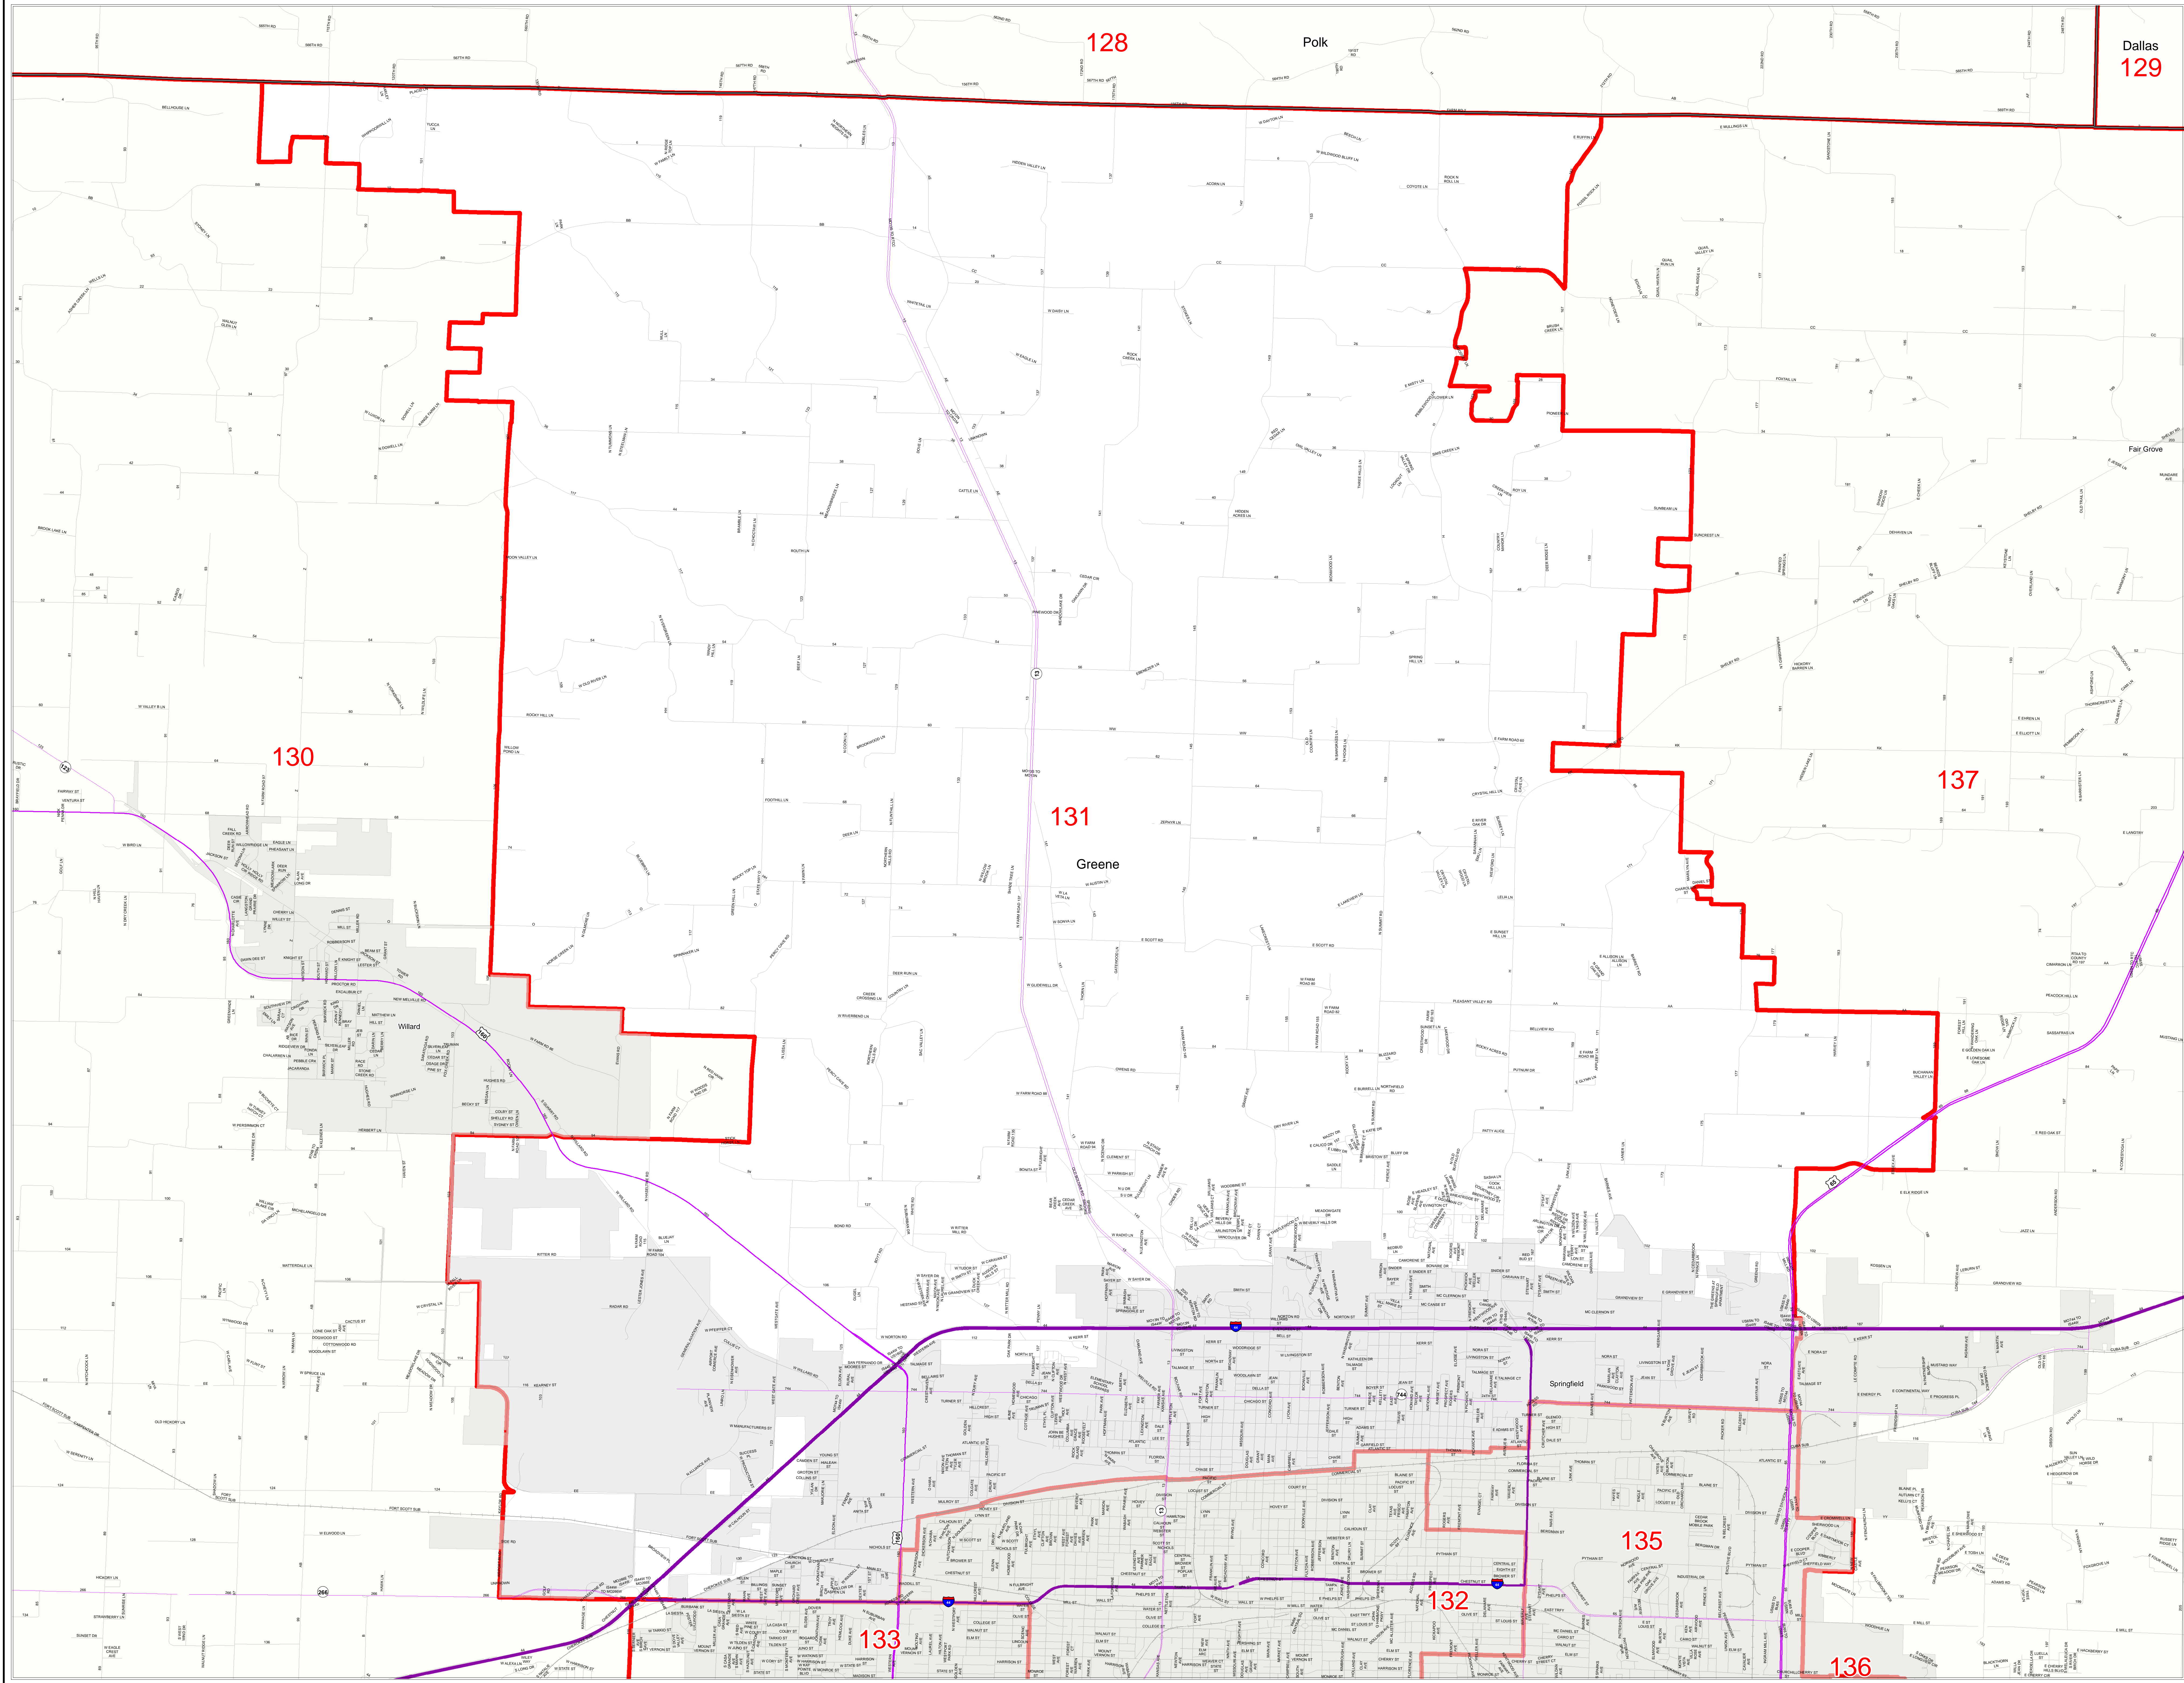

Missouri State House District Number 131

House Apportionment Plan 2011

- Districts
- Counties
- Interstates
- U.S. Highways
- MO Highways
- Streets
- Incorporated Places*
- Area Outside of Featured District

Office of Administration
January 2012